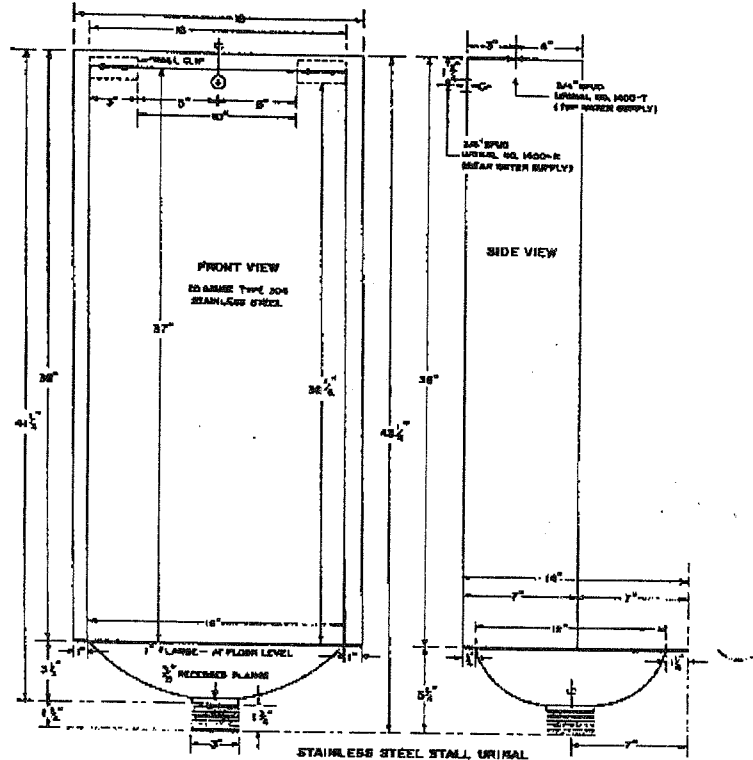

## Stainless Steel Dry Stall Urinal

This unit is constructed of 20 gauge Type 304 Stainless Steel with a #4 brushed finish to offer an attractive and easy to clean fixtures. This unit is primarily used in waysides, campgrounds, and parks where breakage and unsanitary conditions may be a problem. Included with this unit are heavy gauge wall hangers and a quality all brass flat grid strainer for 2" I.P.S. Joint.