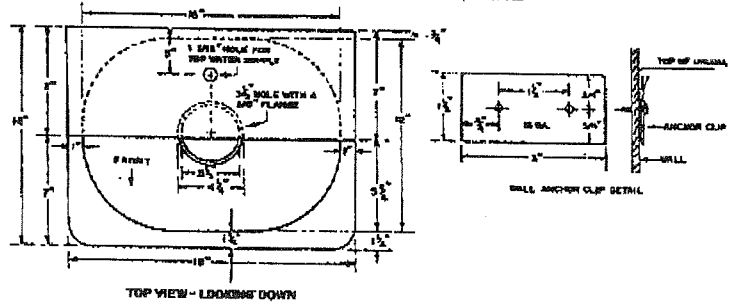

## Stainless Steel Dry Stall Urinal

This unit is constructed of 20 gauge Type 304 Stainless Steel with a #4 brushed finish to offer an attractive and easy to clean fixtures. This unit is primarily used in waysides, campgrounds, and parks where breakage and unsanitary conditions may be a problem. Included with this unit are heavy gauge wall hangers and a quality all brass flat grid strainer for 2" I.P.S. Joint.